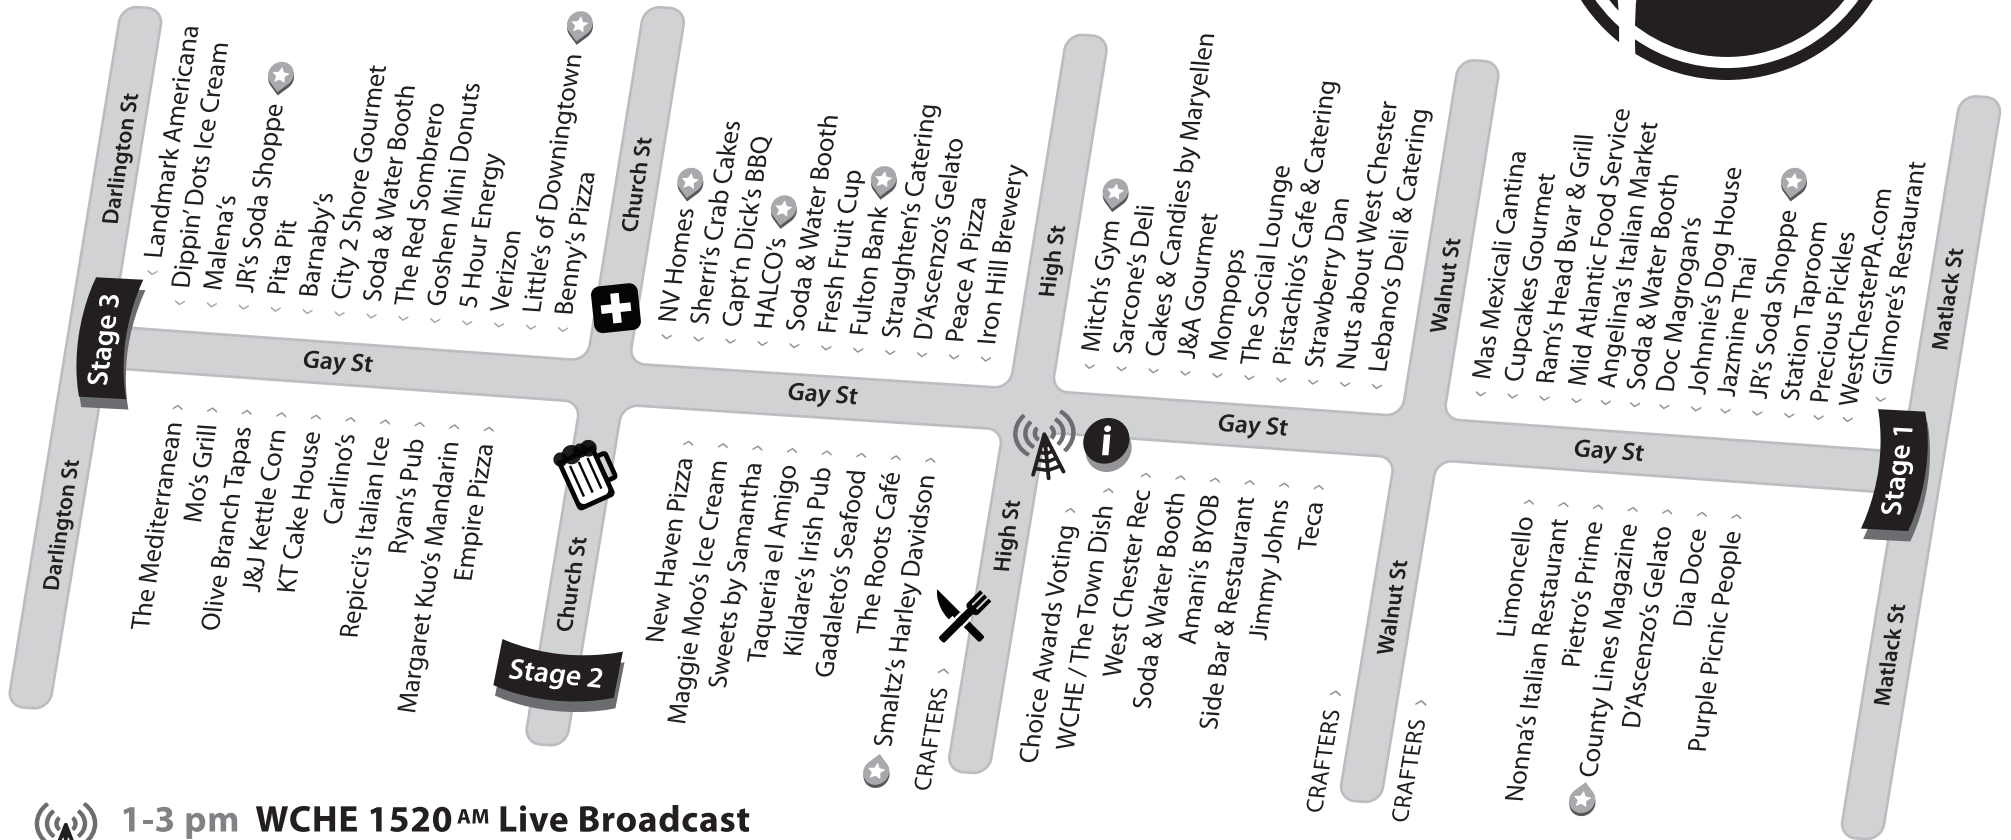

2011 Festival Map

- Information / Festival HQ
- Festival Sponsors

1-3 pm WCHE 1520 AM Live Broadcast

Prizes, photos, games and giveaways at the TheTownDish.com festival headquarters with JT and Mary.

2:30 pm Chester County Culinary Challenge

Sponsored by Halco Enterprises, Chester County Hospital, Buy Fresh Buy Local & TheTownDish.com

Beer Garden on S. Church St

Emergency Services on N. Church St

Live Music

Stage 1 Gay St & Matlack St

- Noon **The Sleepwells**
- 2 pm **Frolic's Magic 8 Ball**
- 4 pm **The Bullbuckers**

Stage 2 Church St Beer Garden

- Noon **Devolver**
- 2 pm **Alfred James Band**

Stage 3 Gay St & Darlington St

- 1 pm **IKE**
- 3:30 pm **Soraia**

After the festival review your favorite restaurants on WestChesterDish.com